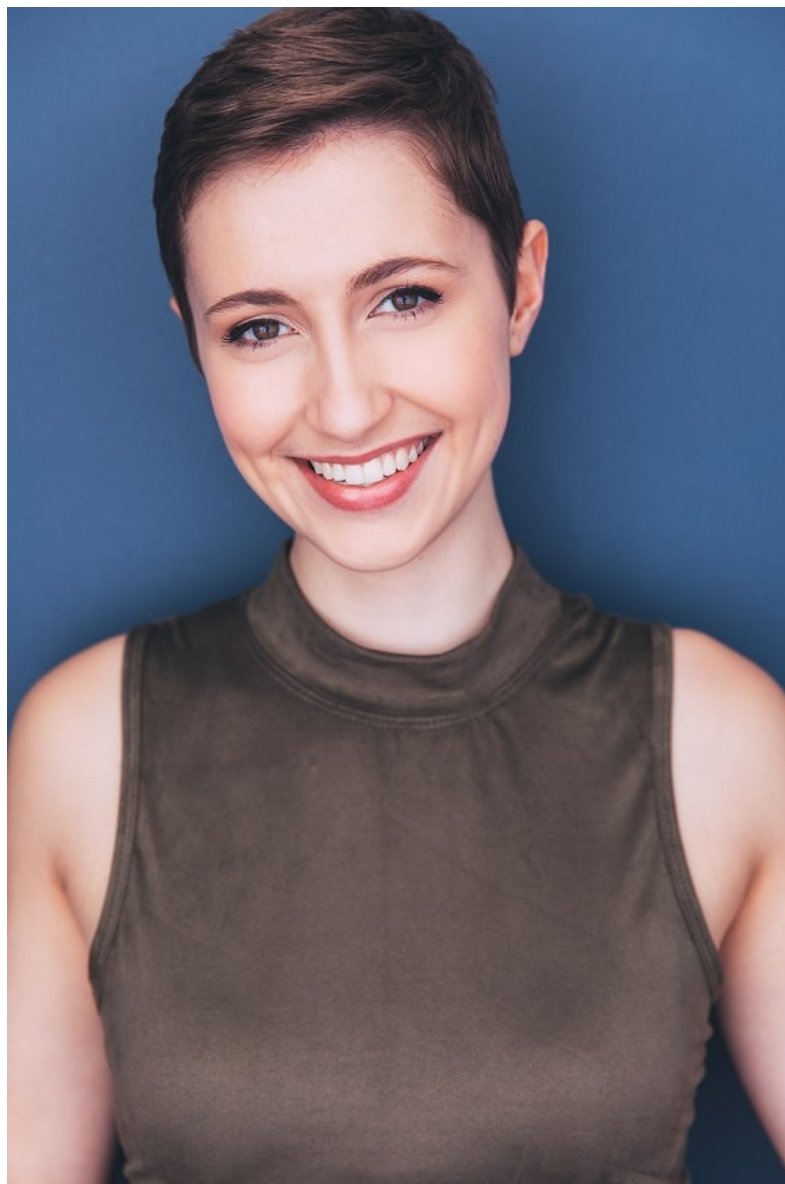

CHARIS SWARTLEY

Height 5'9" Bust 32" B Waist 28" Hips 36" Dress 8 US Shoe 8.5 US (kids) Hair Brown Eyes Hazel

CHARIS SWARTLEY

Height 5'9" Bust 32" B Waist 28" Hips 36" Dress 8 US Shoe 8.5 US (kids) Hair Brown Eyes Hazel

CHARIS SWARTLEY

Height 5'9" Bust 32" B Waist 28" Hips 36" Dress 8 US Shoe 8.5 US (kids) Hair Brown Eyes Hazel